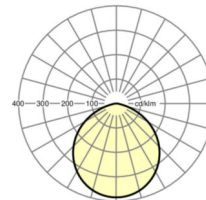

**LIGHTING TECHNOLOGY**

Placement	LED, Colour rendering/Light colour CRI ≥ 80 / 4000K
Colour tolerance (MacAdam)	3SDCM
Photobiological safety (Luminaire)	RG0
Nominal luminous flux	1915lm
LED service life	50000h L85/B10 (Tq 25°C), 75000h L80/B10 (Tq 25°C)
Luminaire luminous efficiency	97lm/W
Beam angle	110°
UGR lat./long.	27.2 / 27.2

**MECHANICS**

Housing colour	white
Dimensions (LxWxH/DxH)	190mm x 120mm
Weight (net)	1.74kg
Type of installation	Ceiling-mounted single installation

**Dimensions**

H	120 mm	Height
D	190 mm	Diameter

Reference	LED 1900lm 840
ηLB	100 %
Φ ↓/↑	100 % / 0 %
UGR lat./long.	27.2 / 27.2